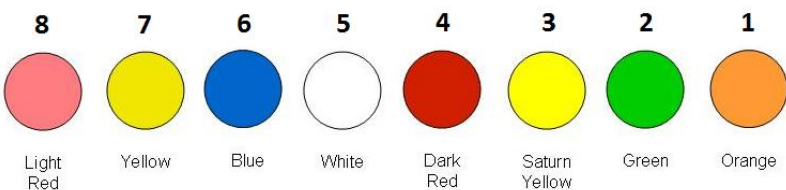

Long Beach Dragon Boat Course Setup 500m Race Course

Colored Buoys

This drawing not to scale