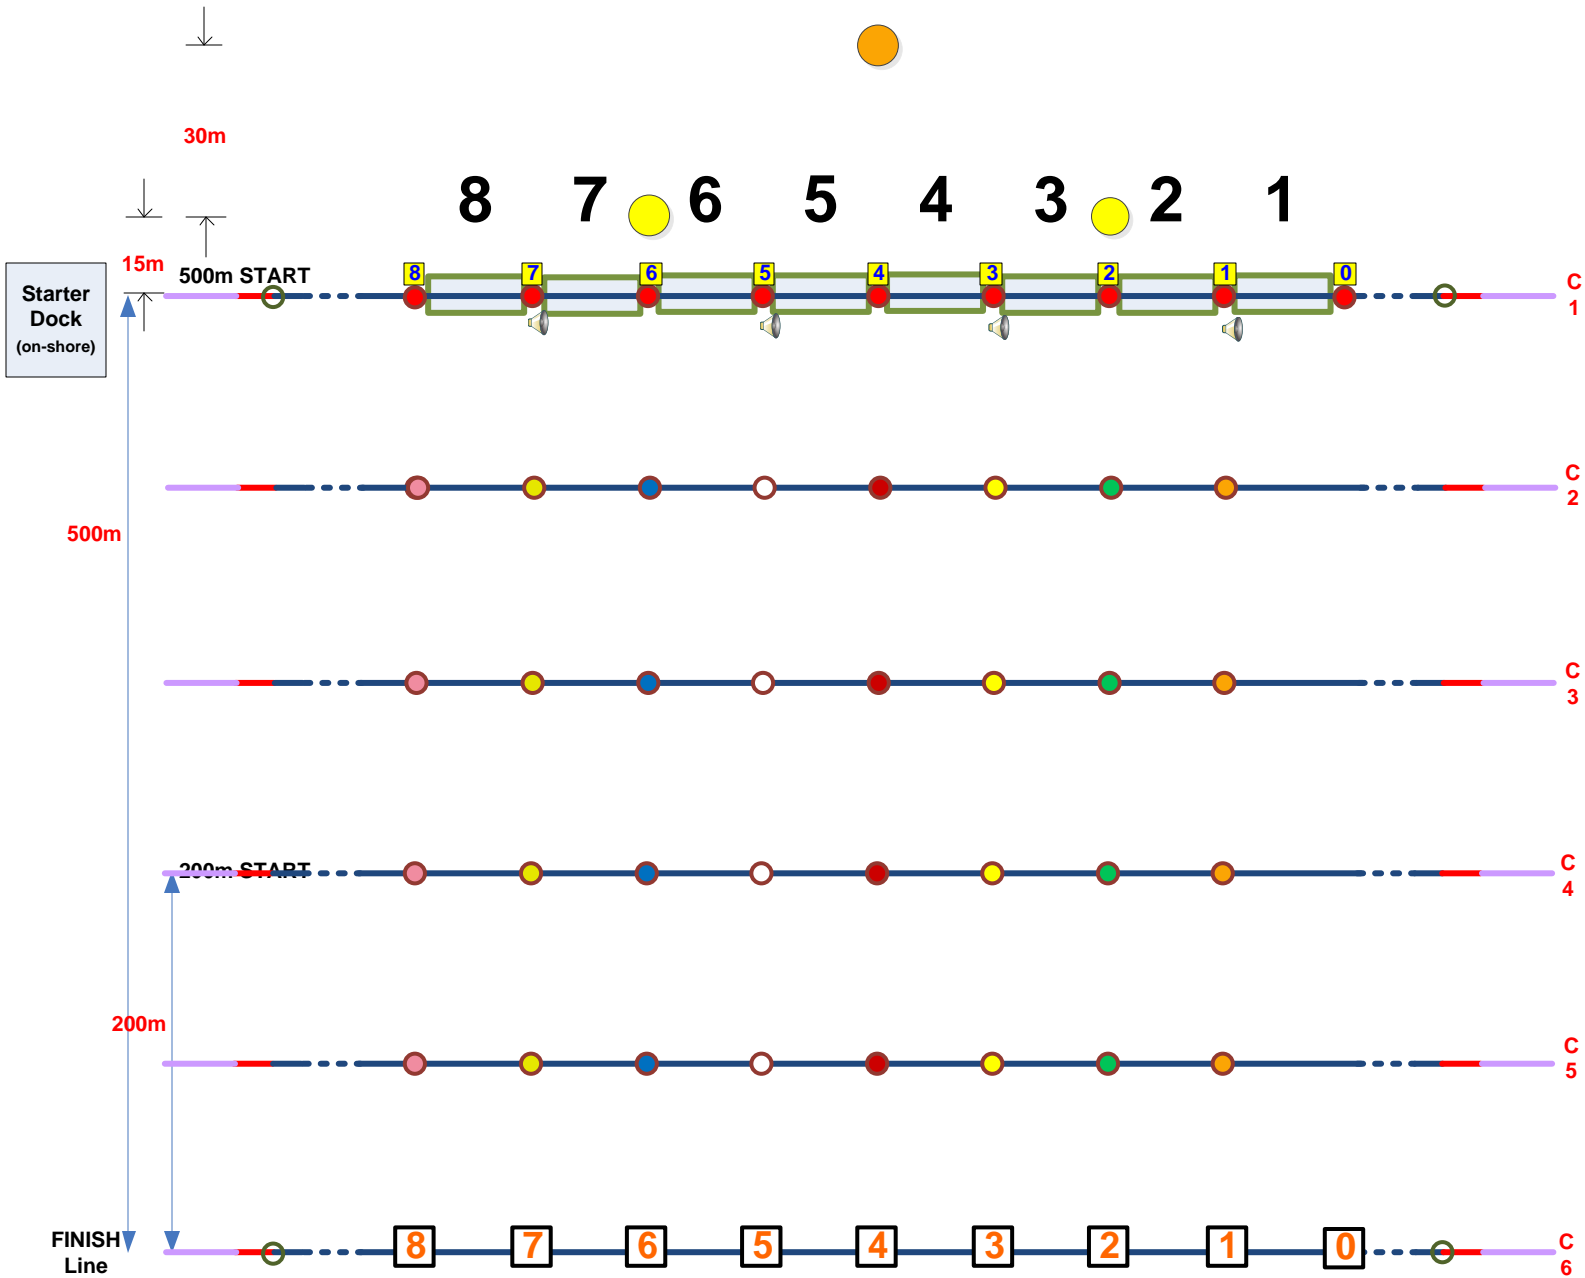

Long Beach Dragon Boat Course Setup 500m Race Course

Colored Buoys

This drawing not to scale